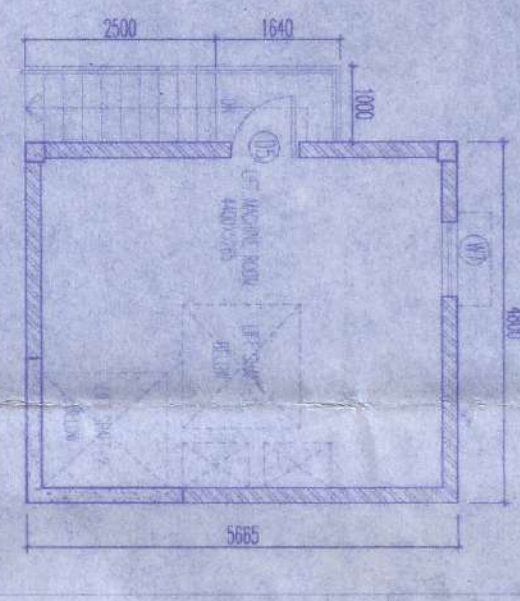

OWNER DETAILS:
MAA POORNAGRI ESTATES, OTHERS
REPRESENTED BY ITS ATTORNEY N B
DEVIKUMAR - (PARTNER AMAN AGRAWAL)

DECLARATION OF STRUCTURAL ENGINEER
THE STRUCTURAL DESIGN/DRAWINGS OF 30TH FLOOR AND
31ST FLOOR OF THE BUILDING HAS BEEN MADE BY THE CONCERNED
REGISTERED ENGINEER/ARCHITECT/STRUCTURAL ENGINEER
(FOR SOIL ONLY)

DR. ANANT KUMAR DUTTA
Registered Structural Engineer
No. 193

DETAIL PLAN OF LEFT MACHINE ROOM
SCALE: 1:100

GROUND FLOOR PLAN
SCALE: 1:100