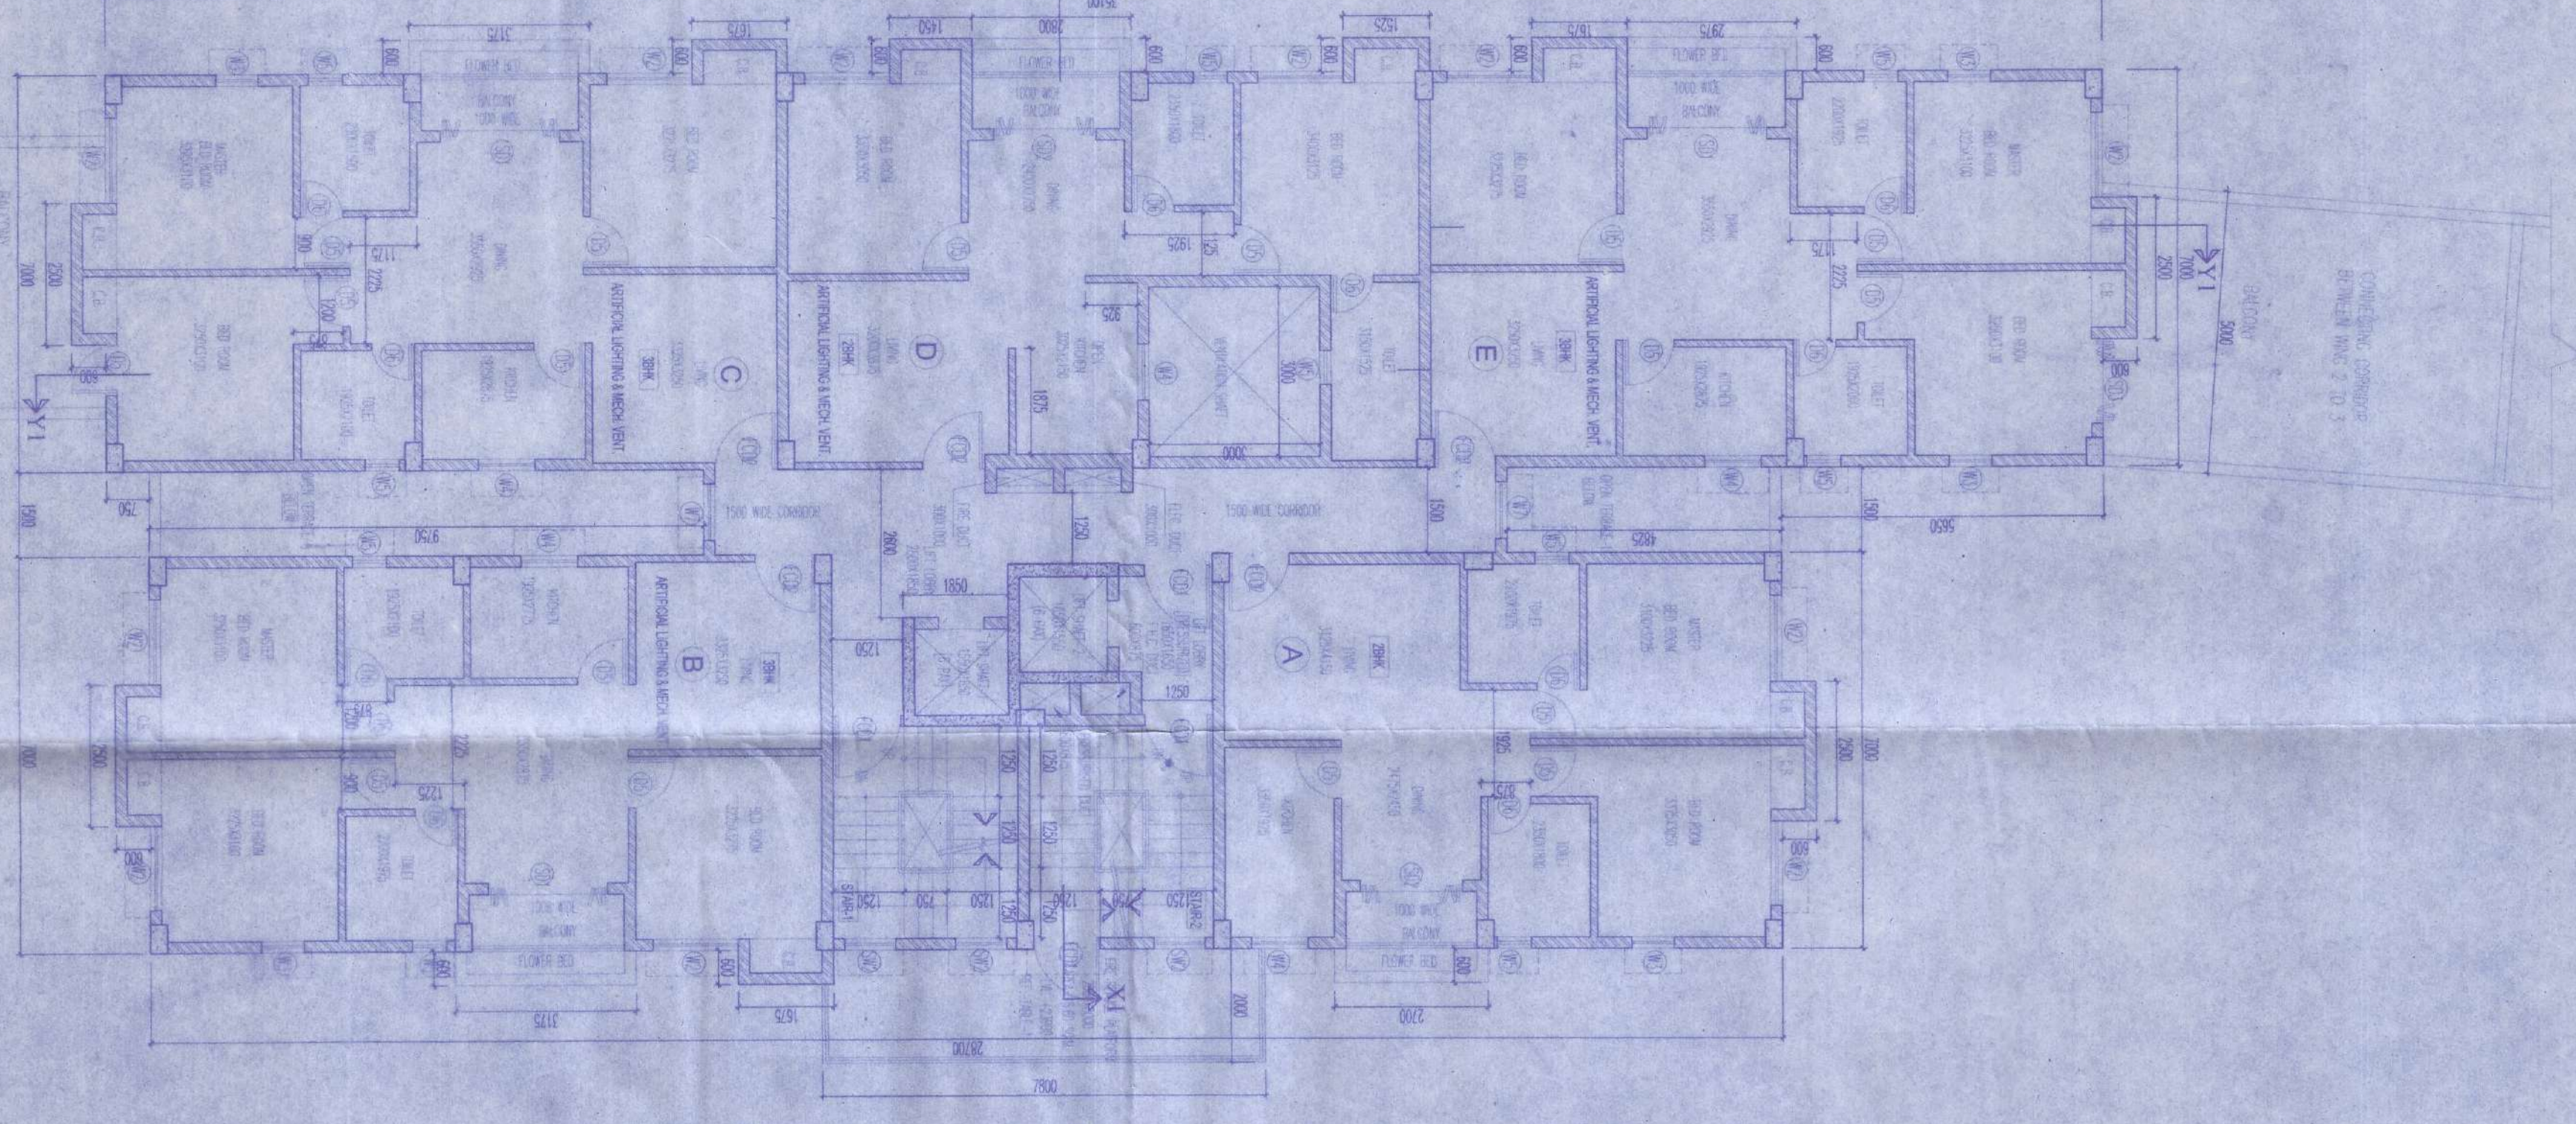

7TH FLOOR PLAN
SCALE: 1:100