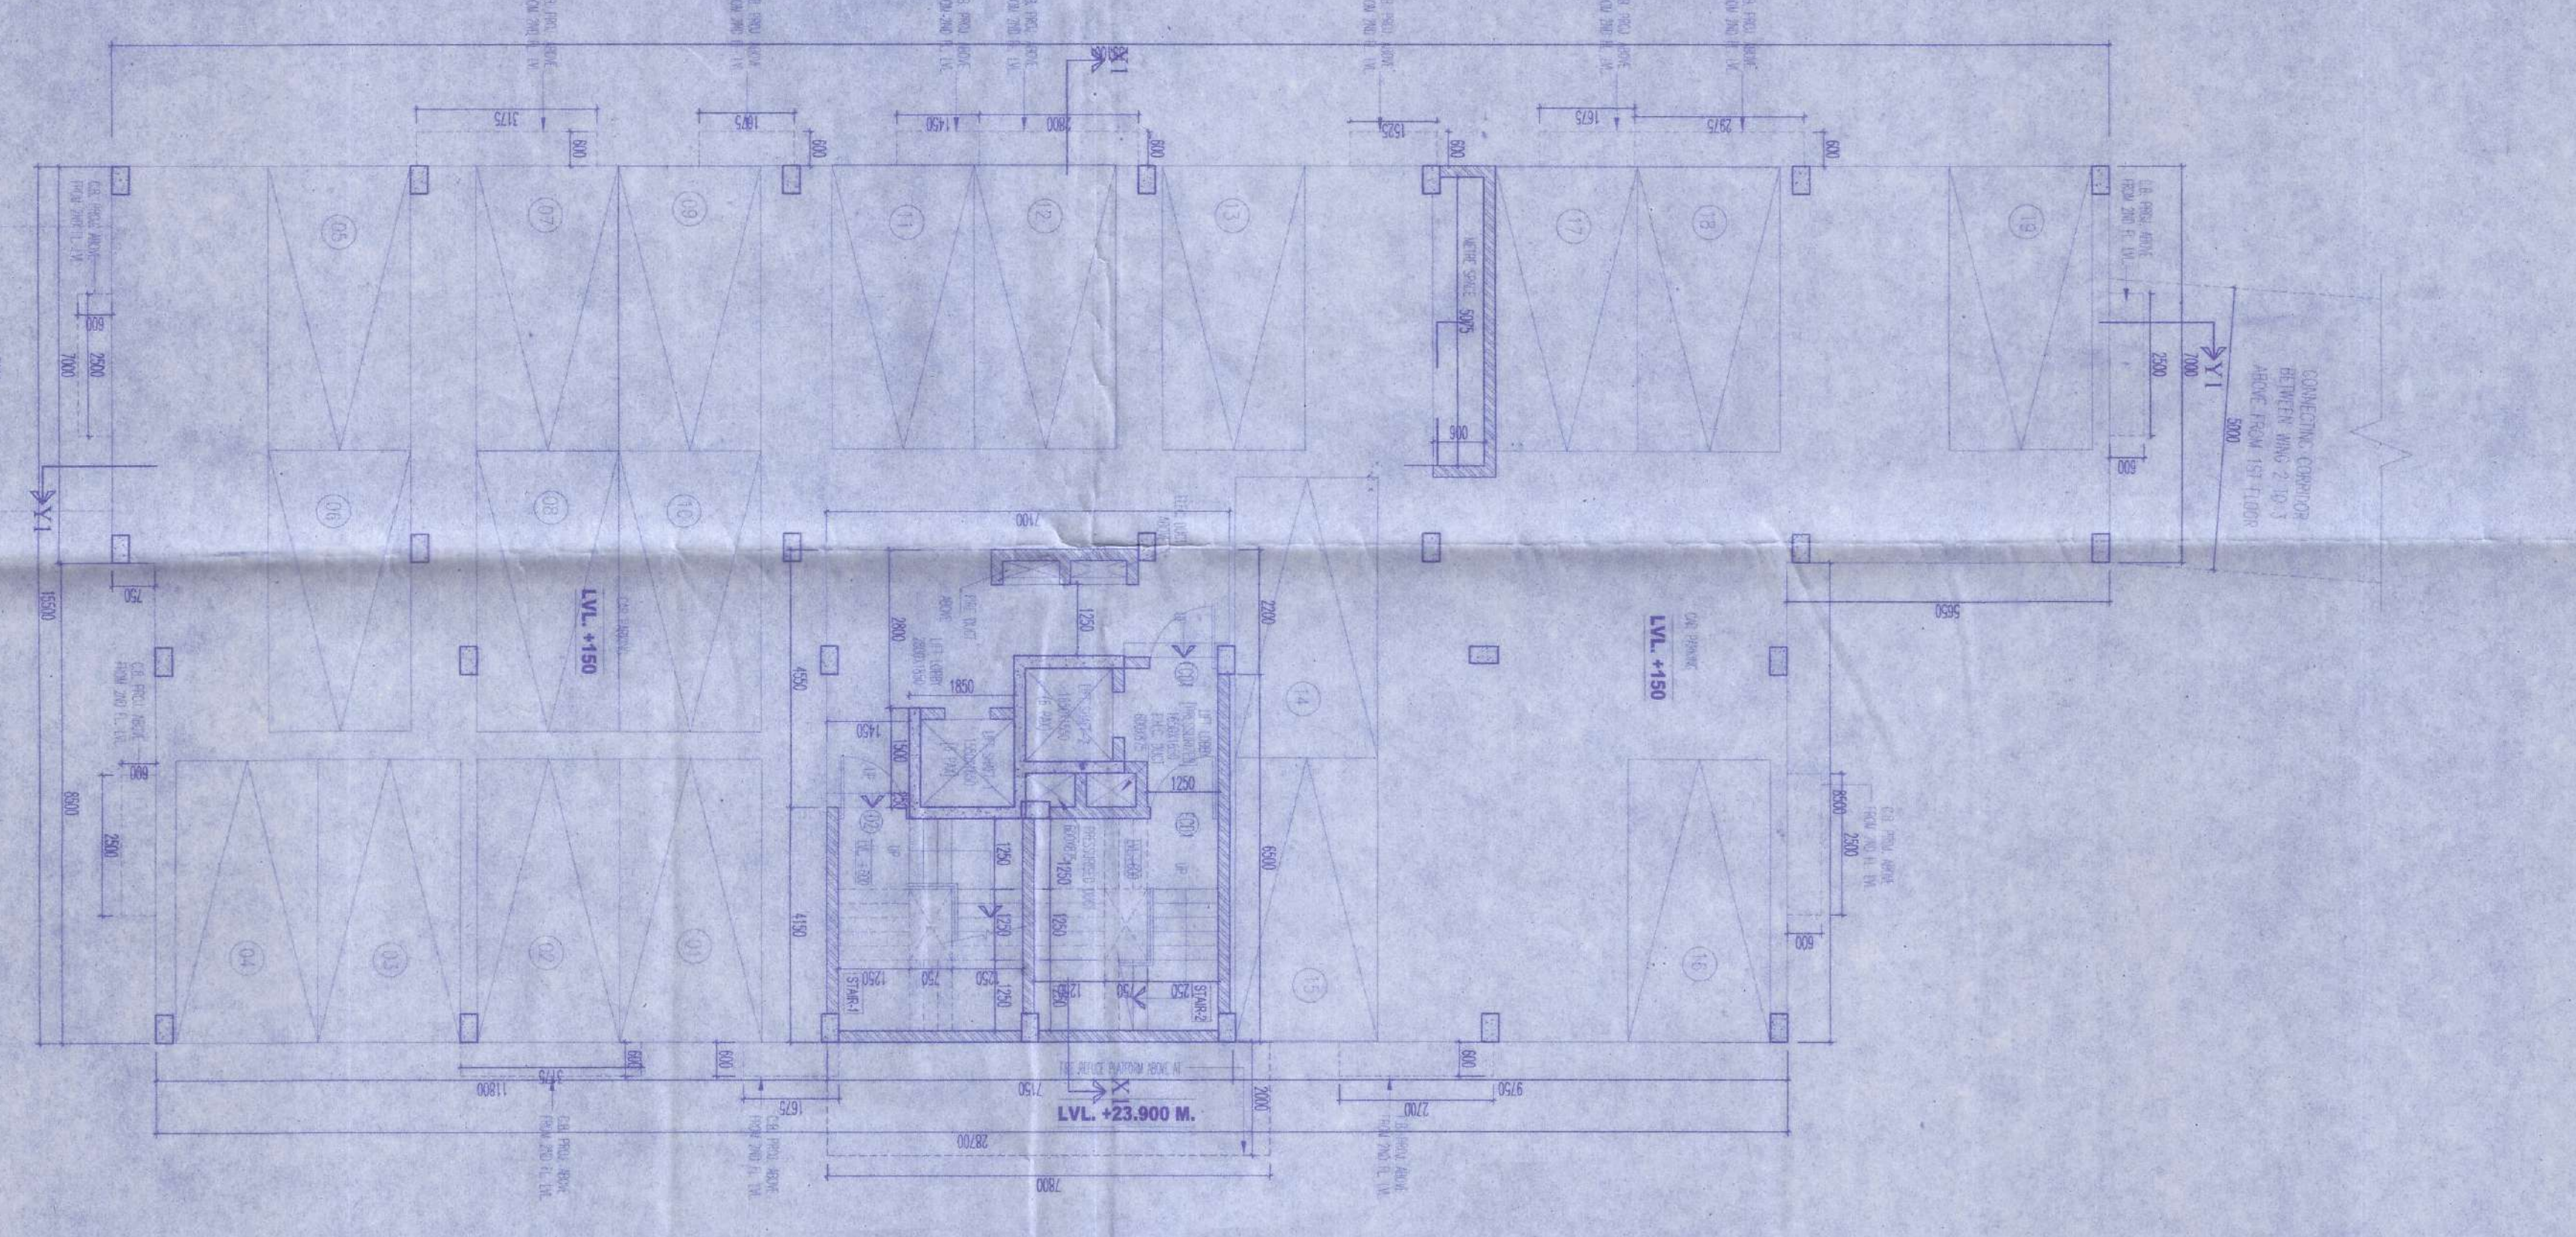

OWNER DETAILS:
MAA POORNAGRI ESTATES, OTHERS
REPRESENTED BY ITS ATTORNEY N B
DEVIKUMAR - (PARTNER AMAN AGRAWAL)

DECLARATION OF STRUCTURAL ENGINEER
THE STRUCTURAL DESIGN/DRAWINGS OF 30TH FLOOR AND
31ST FLOOR OF THE BUILDING HAS BEEN MADE BY THE CONCERNED
REGISTERED ENGINEER/ARCHITECT/STRUCTURAL ENGINEER
(FOR SOIL ONLY)

DR. ANANT KUMAR DUTTA
Registered Structural Engineer
No. 193

DETAIL PLAN OF LEFT MACHINE ROOM
SCALE: 1:100

GROUND FLOOR PLAN
SCALE: 1:100