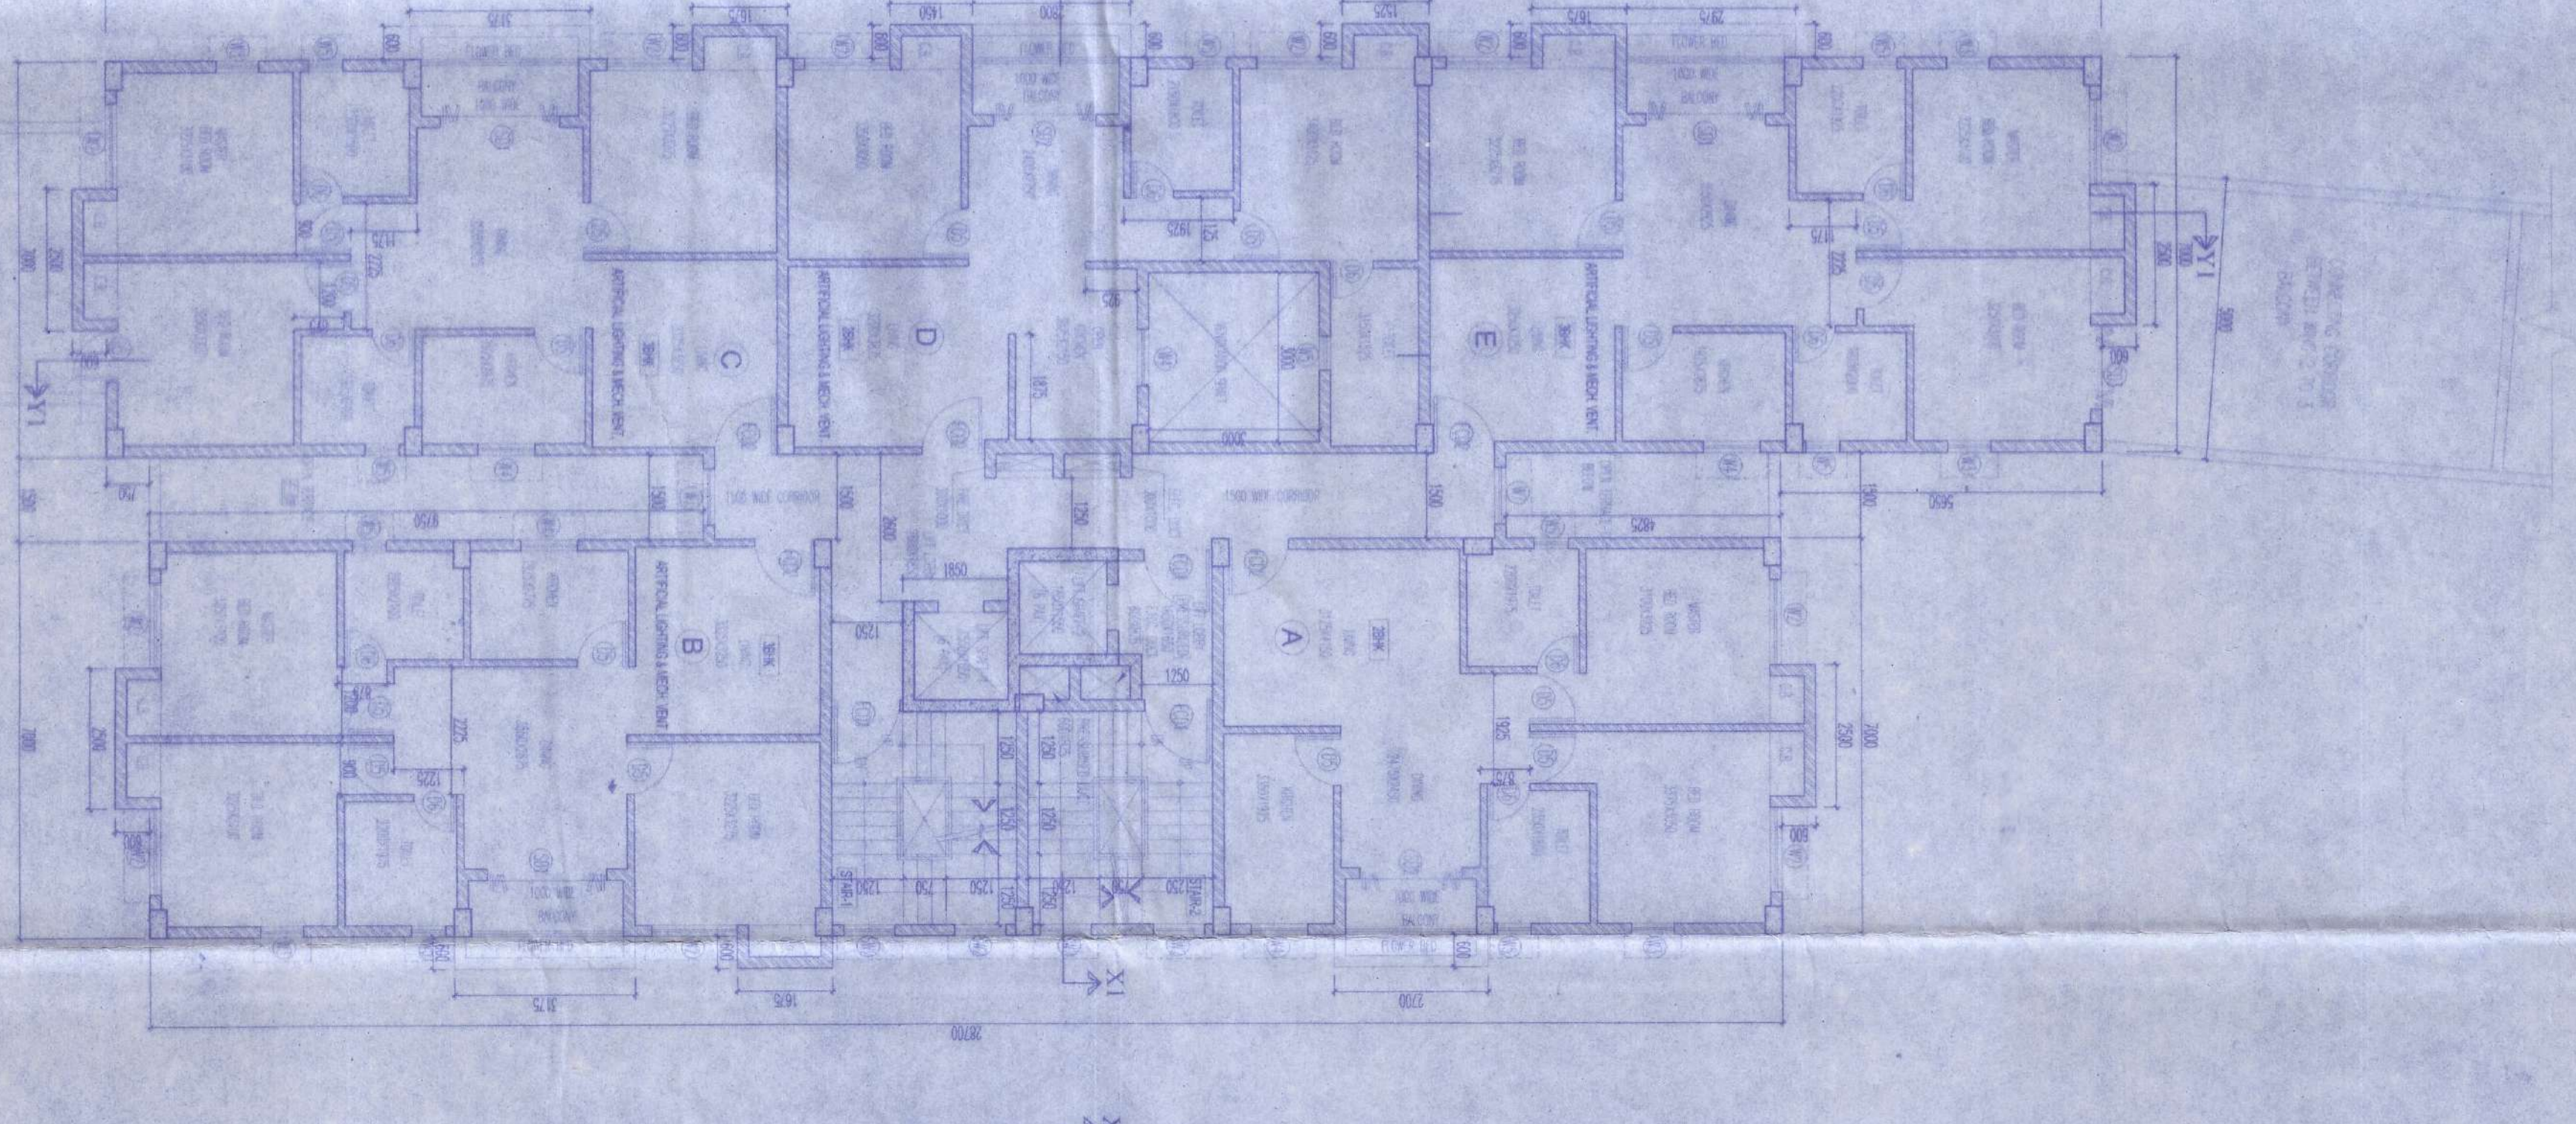

2ND TO 6TH FLOOR PLAN
SCALE: 1:100