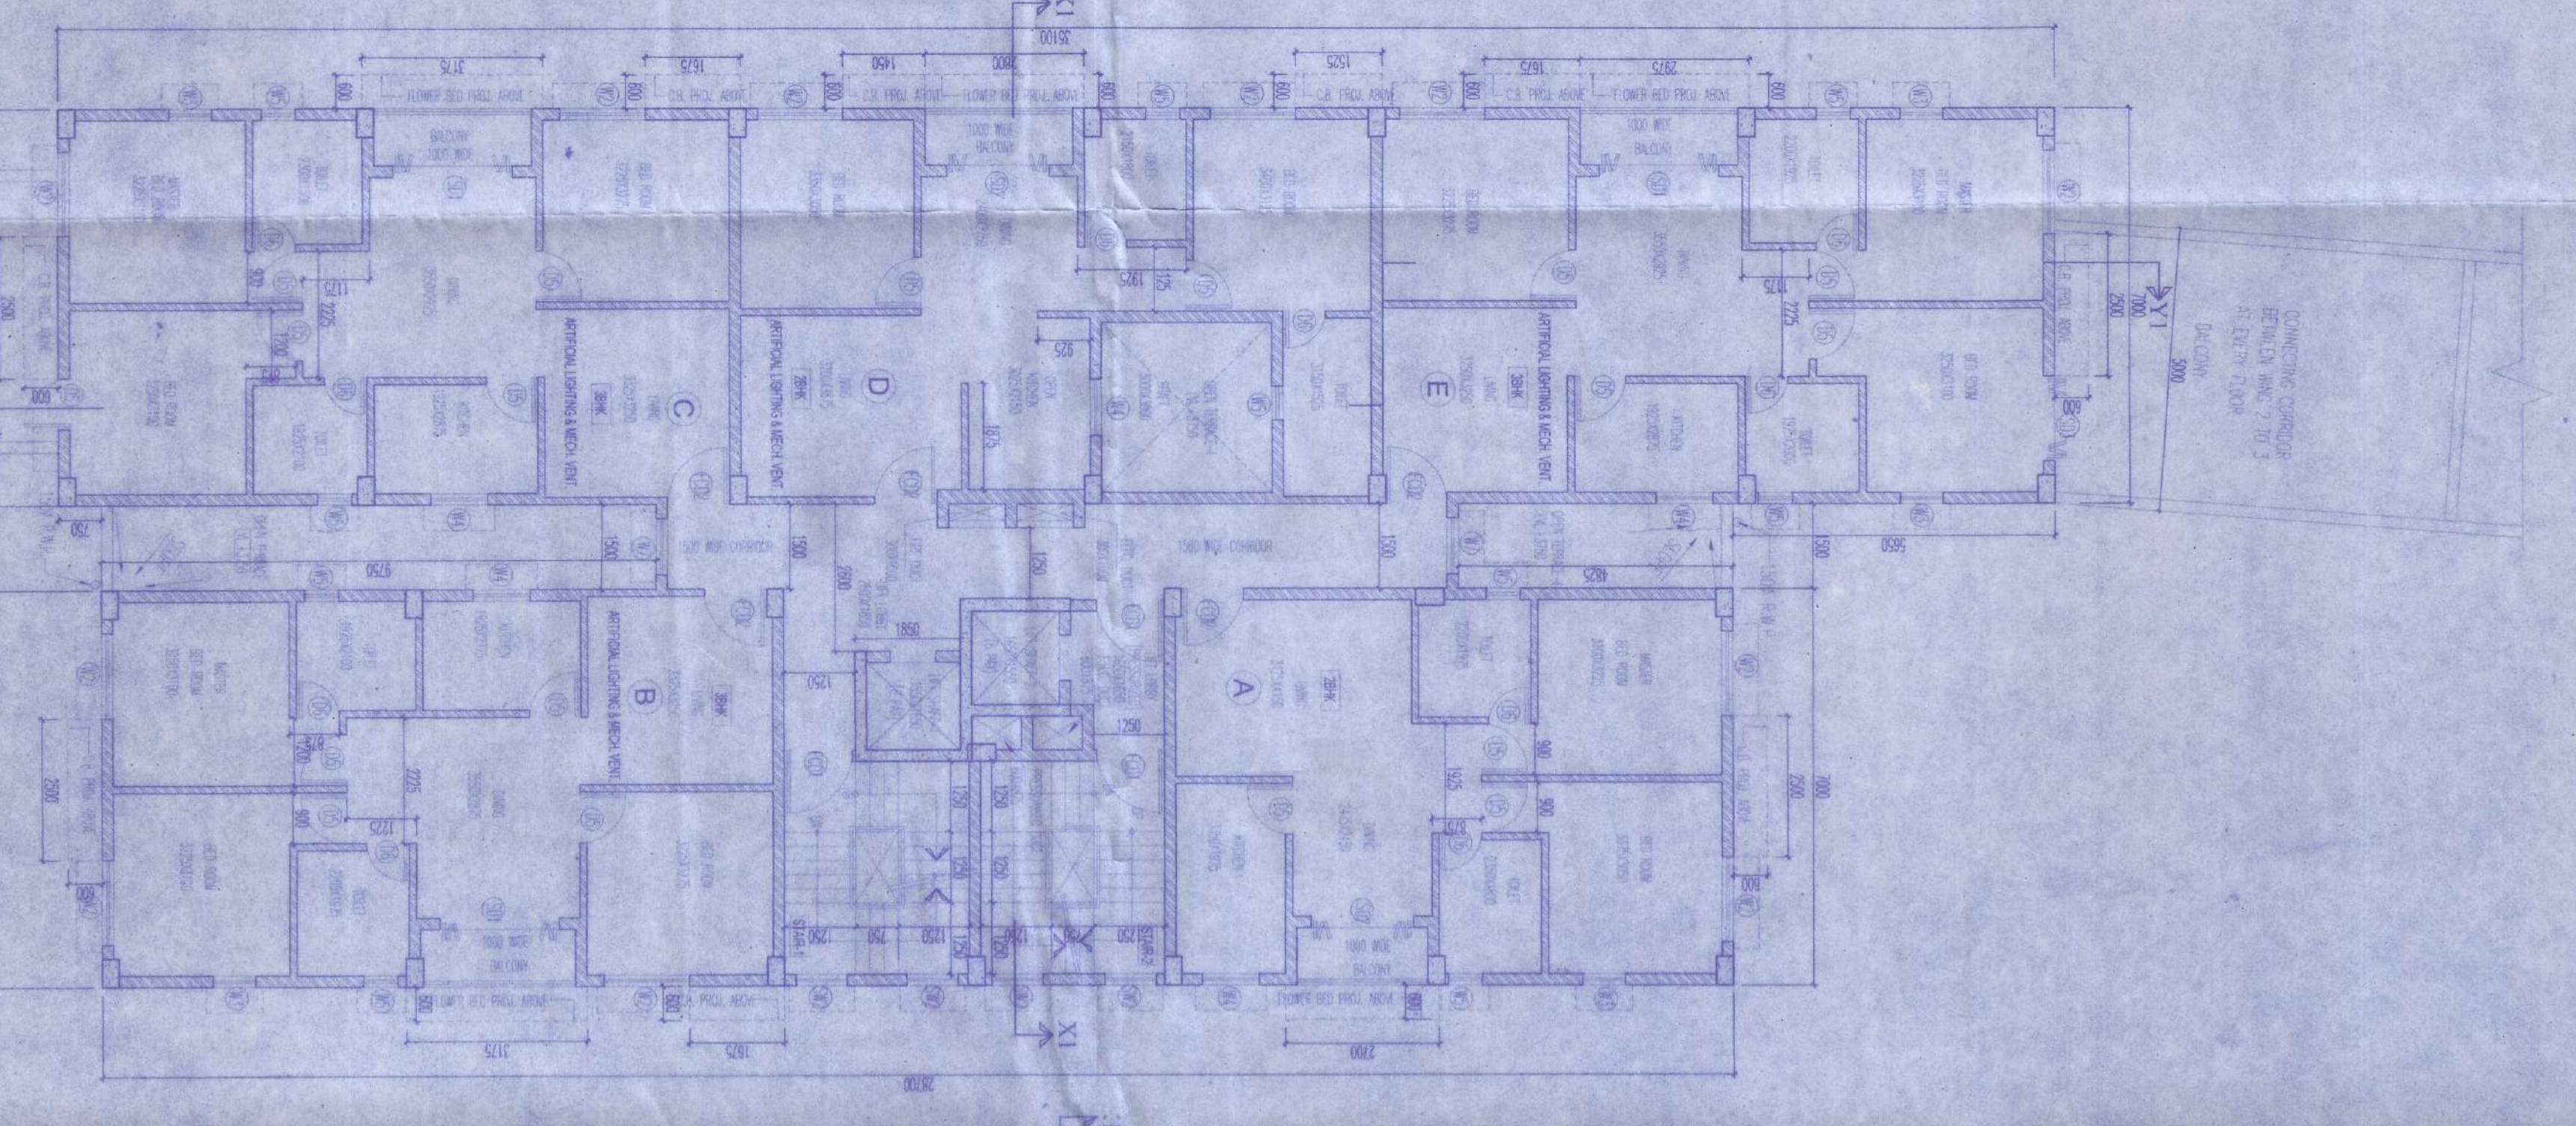

1ST FLOOR PLAN
SCALE: 1:100