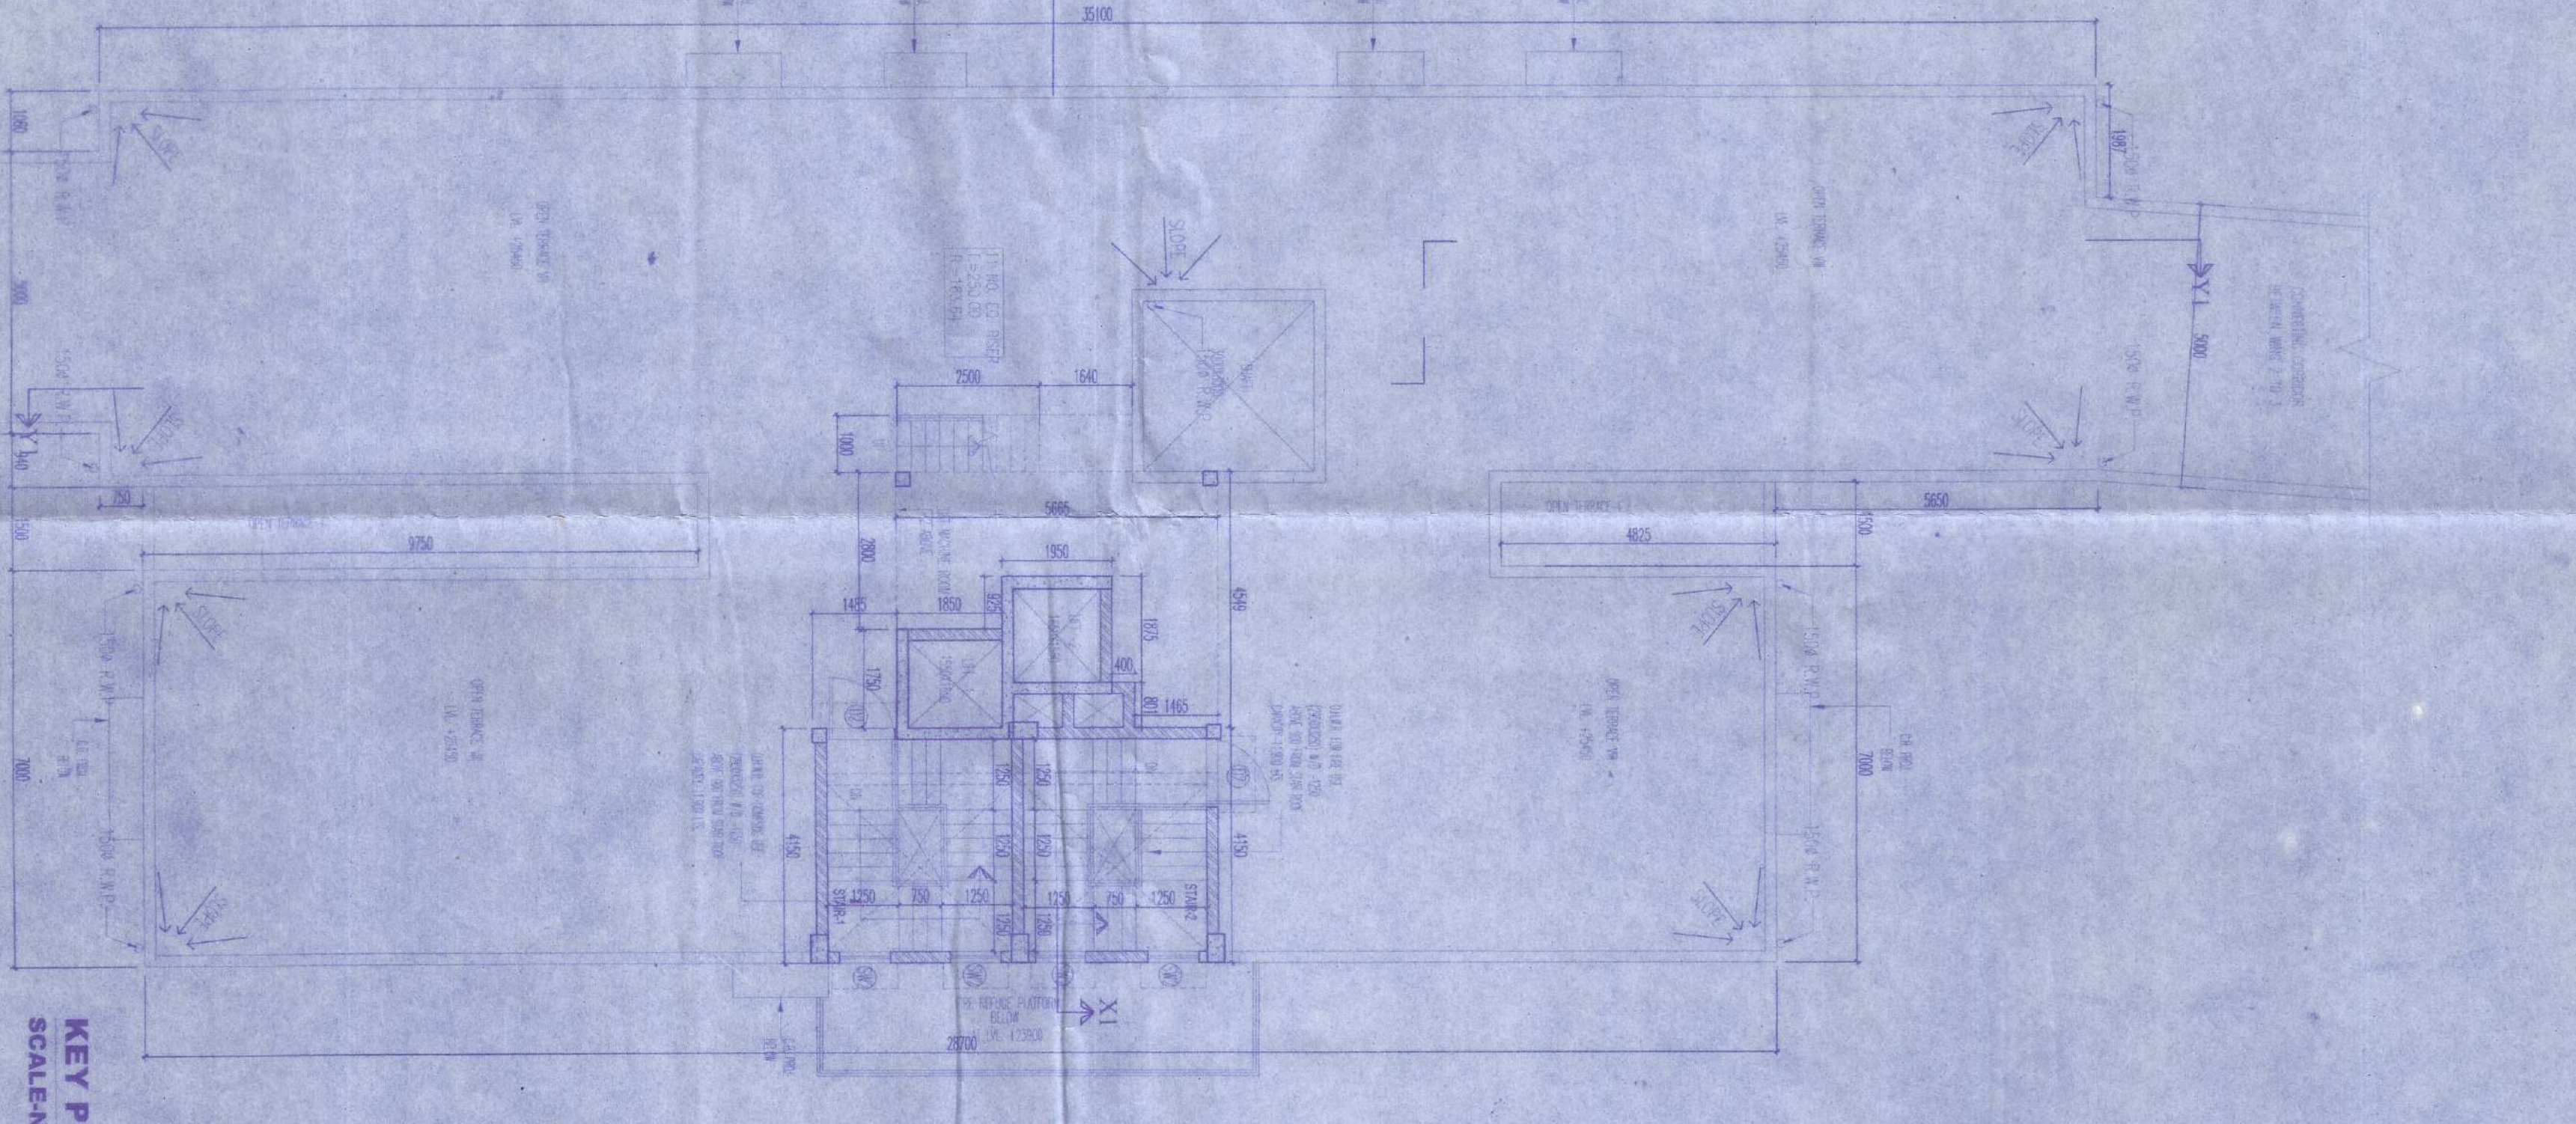

ROOF PLAN
SCALE: 1:100

KEY PLAN
SCALE: 1:100

SCALE: 1:100

DATE: 18/02/2018

PROJECT: WING 2

ARCHITECT: Mass & Void Architects & Interior Consulting